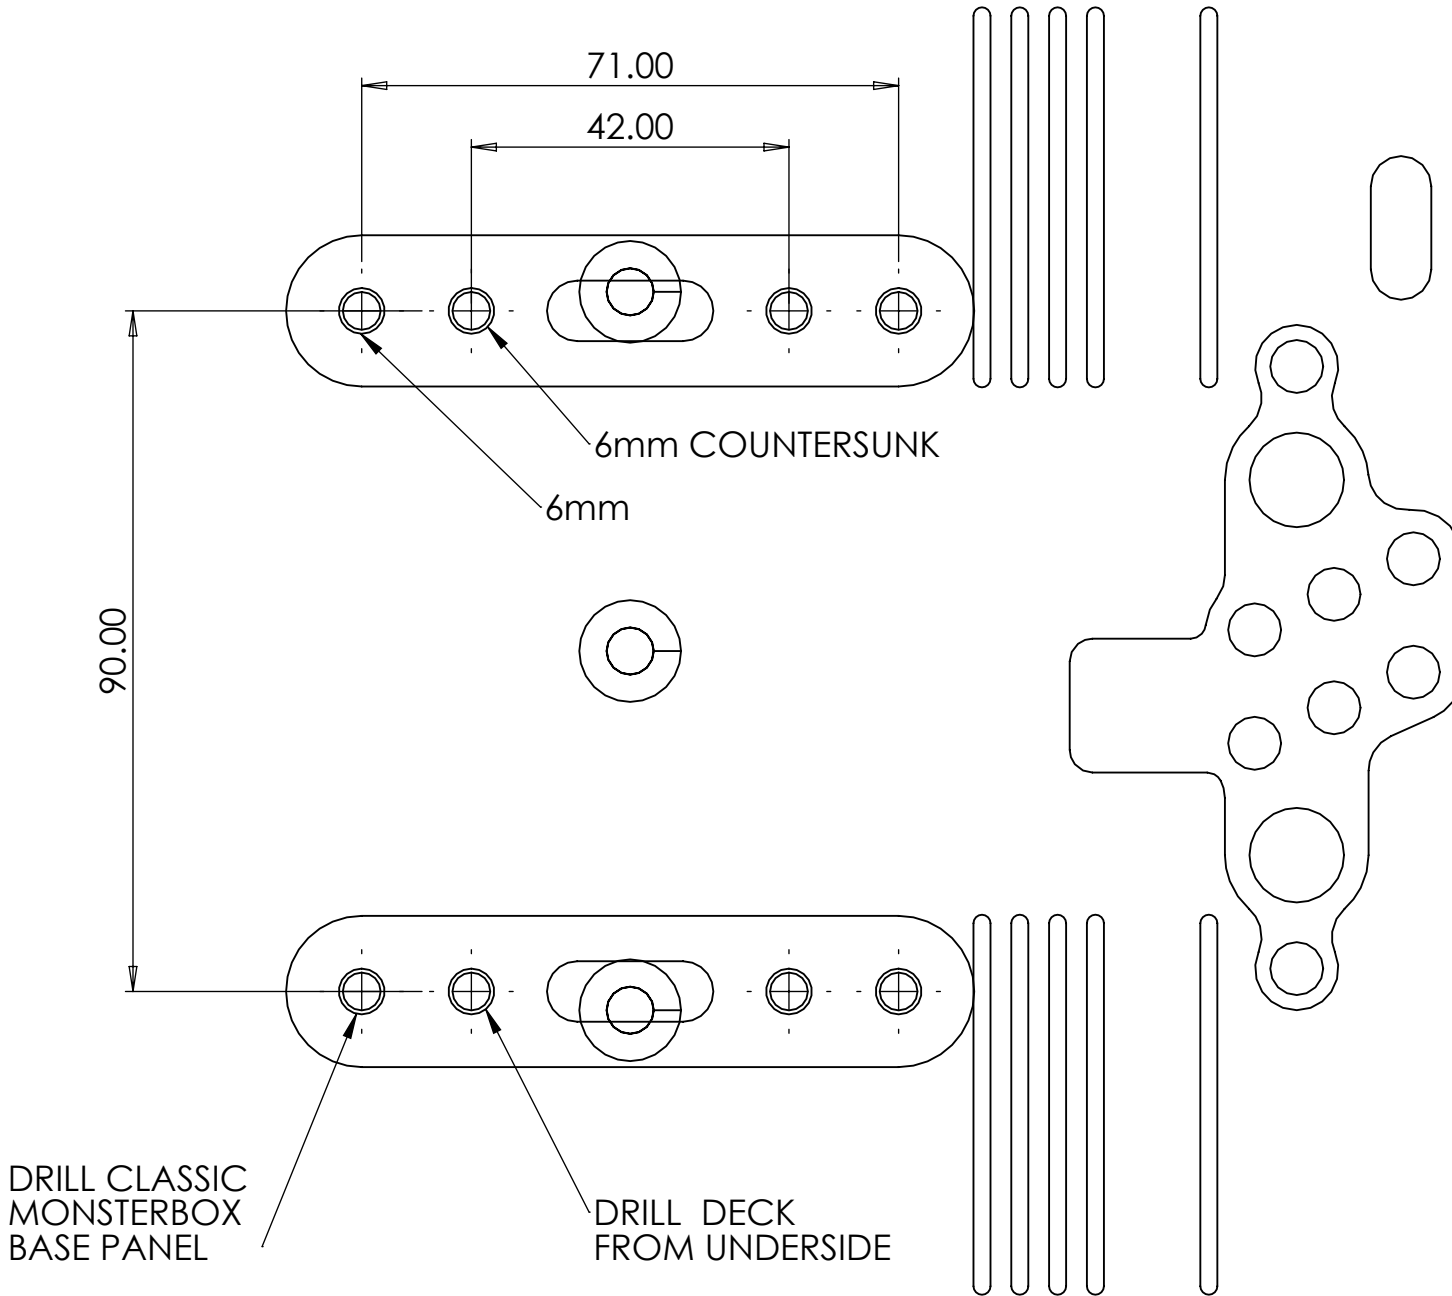

# DOGBONE DRILL TEMPLATE CLASSIC MONSTER BOX

EDGE OF 9-73 DECK

EDGE OF 9-69 DECK

EDGE OF 9-63 DECK

EDGE OF 9-63 DECK

A4 SCALE 1:1  
ALL MEASUREMENTS IN MM